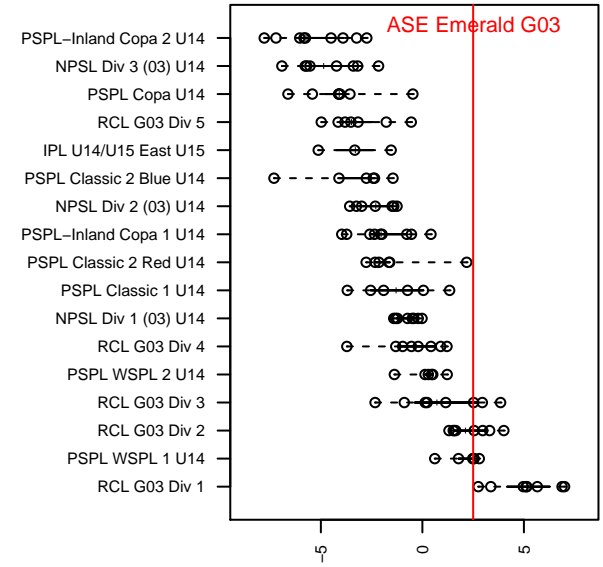

ASE Emerald G03

Academy of Soccer Excellence
 Pasco, WA
 G03 total strength=1447
 attack=12.98 defense=6.85
 fall league = PSPL WSPL 1 U14
 spr league = Spr PSPL SuperLeague U14

alt names used:
 ASE – G03 Emerald
 ASE Emerald
 ASE G03 Emerald
 ASE G03 Emerald
 ASE G03 EMERALD (WA)

Venues played:
 2016 Sounders FC Cup GU14 Gold
 2016 Labor Day Cup GU14 Gold
 2016 PSPL WSPL 1 U14
 2016 Spr PSPL SuperLeague U14

ASE Emerald G03
 Dots are actual minus expected GF (blue circles) and GA (red triangles).
 Blue line is smoothed change in attack strength. Red is smoothed change in defense strength.

**attack and defense variance (black dot)
relative to other teams
and top 10 in region**

**attack and defense rating
relative to others at age
and all opponents in last 13 months**

Performance relative to 13 month average